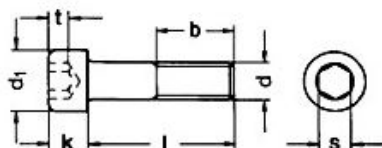

PRODUCT SHEET

Description:

Inbus Screw, M6 x 12mm, Hex 5mm, Stainless Steel A2, DIN 912

Item number:

12.06.316-9

Units	Box	Carton	HS Code	Barcode
Pcs.	500	5000	7318155290	
				5704866487825

d	6
l	12
b	24
d1	10
k	6
max.	
s	5
t	3
min.	

SISO A/S

Mileparken 11
DK-2740 Skovlunde
Denmark
VAT: DK 24786013

Phone +45 45 830 900

www.siso.dk
siso@siso.dk

Danske Bank
Nytorv Branch
Copenhagen
SWIFT: DABADKKK

Account no.
4180 3112 112936
IBAN Account
DK7230003112112936